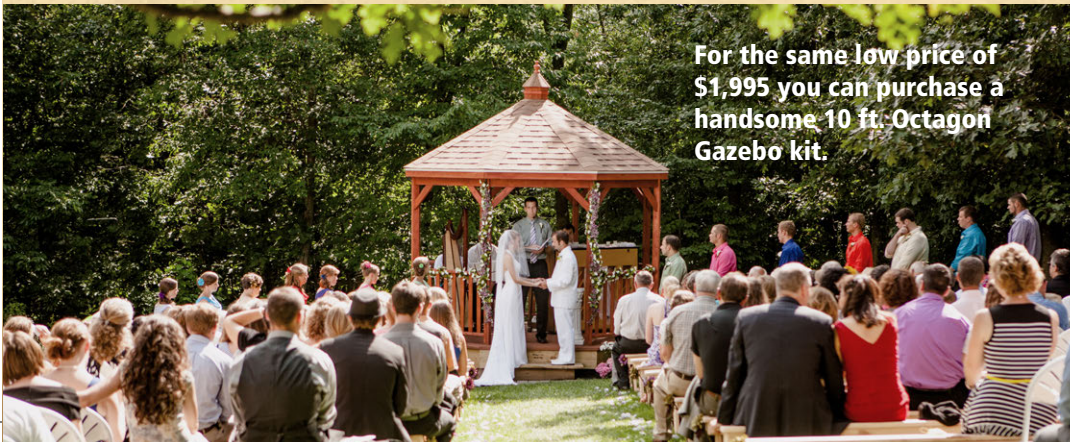

## Pergola-in-a-Box & Gazebo-in-a-Box

- Made by skilled Amish craftsmen in Lancaster County, PA.
- Lifetime warranty against rot and termites.
- Easy-to-handle - 2 people can carry the boxes with ease.
- Easy-to-assemble kit fits together Lincoln-Log style.
- Engineered to withstand 110 mph winds.
- Great quality lumber - hand selected and kiln dried.
- Molded, shaped, and cut to exacting standards.
- Hardware and instructions are included.

**No Cutting needed, and all hardware is included. Two people can assembly in one day.**

**Your 10 ft. Gazebo Kit Includes:**

- 7 wall panels in kit form
- 1 door panel in kit form
- 8 roof panels in kit form
- Rafters and fascia boards
- Hardware & roof center piece
- Clear assembly instructions
- Shingles can be purchased from your dealer or from your local home improvement store.

Made by skilled Amish craftsmen in Lancaster County, Pennsylvania

For the same low price of \$1,995 you can purchase a handsome 10 ft. Octagon Gazebo kit.